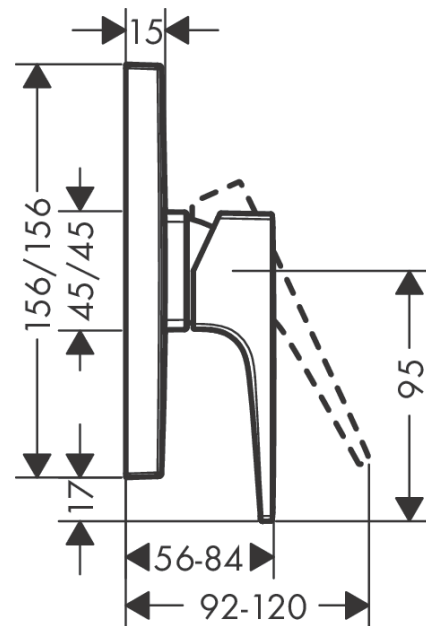

#### product features

- 1 function
- connection type: basic set
- maximum flow rate at 3 bar: 29,3 l/min
- ceramic cartridge
- min. operating pressure: 1 bar
- max. operating pressure: 10 bar
- temperature limitation adjustable
- with silencer

### Scale drawing