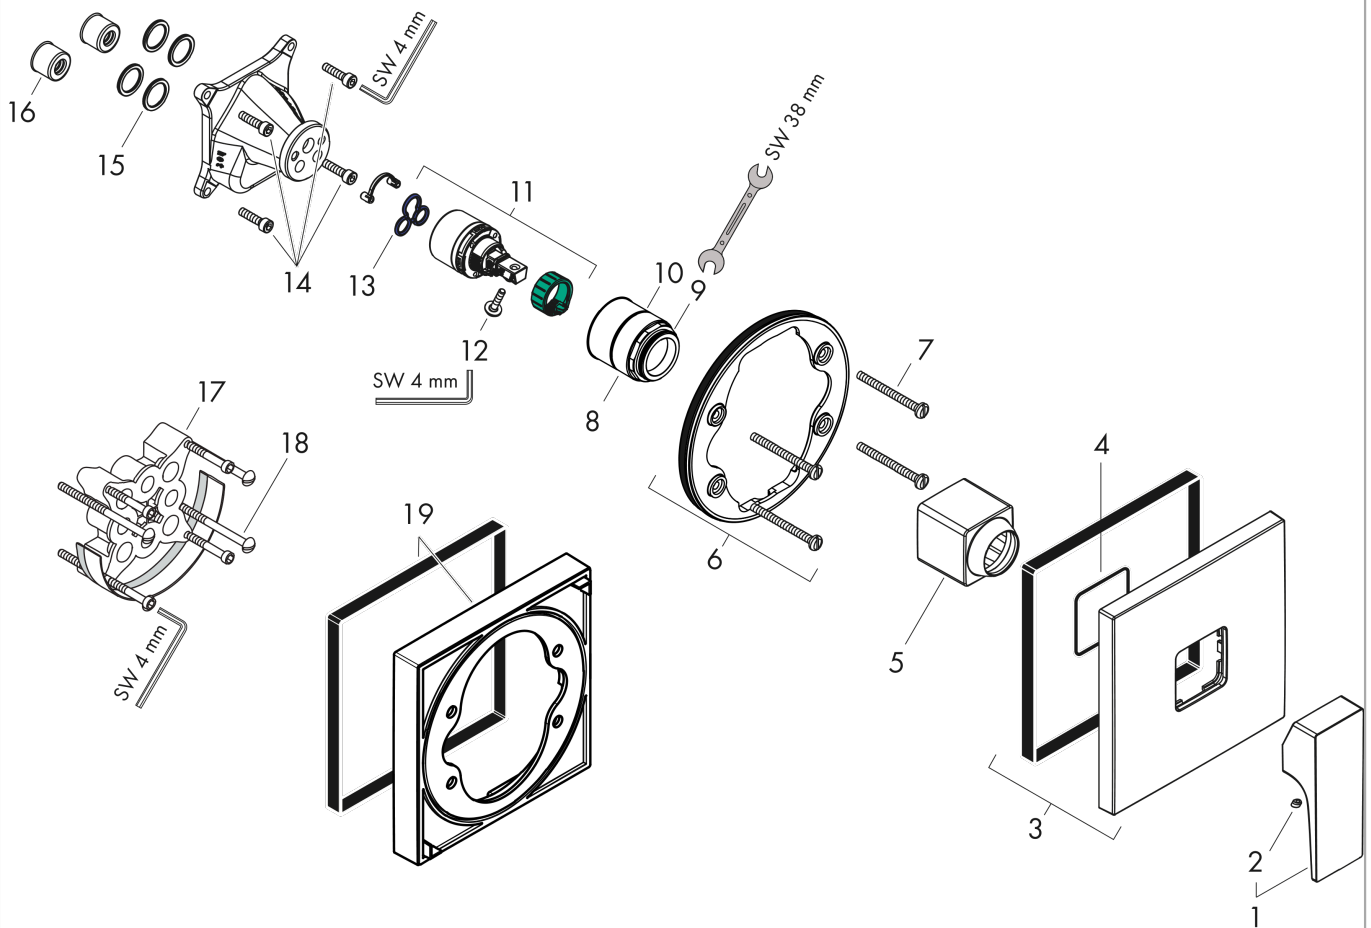

Metropol

Single lever shower mixer for concealed installation with lever handle for iBox universal

Surfaces: **Matt Black** Article Number: **32565670**

Exploded Drawing

Year of production: >07/19

Metropol

Single lever shower mixer for concealed installation with lever handle for iBox universal

Surfaces: **Matt Black** Article Number: **32565670**

Spare part list

Year of production: >07/19

Pos.	Description	Article Number	Price	PU
1	handle	93075670	-	1
2	screw cover	96338000	-	1
3	escutcheon 155 / 155 mm	93142670	-	1
4	O-ring 54x3	98436000	-	1
5	sleeve	93143670	-	1
6	holder for escutcheon	98793000	-	1
7	set of fixing screws	96454000	-	1
8	nut	98796000	-	1
9	O-ring 30x1,5	98433000	-	1
10	O-ring 39x1,5	98400000	-	1
11	cartridge, assy	92730000	-	1
12	locking screw for handle	95140000	-	1
13	seal	95008000	-	1
14	set of screws	96525000	-	1
15	O-ring 16x2	98133000	-	1
16	noise reduction	94073000	-	1
17	extension 25 mm	13595000	-	1
18	set of fixing screws	97747000	-	1
19	extension 22 mm	13593670	-	1
a	concealed item	01800180	-	1